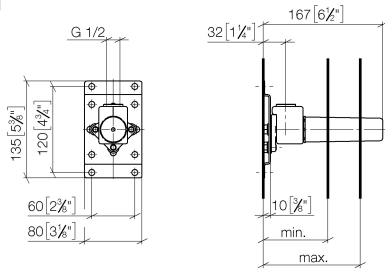

## Shower head

28 504 670

## Hand shower set with integrated shower holder

27 802 970

- normal flow
- with anti-scale system
- 3/8" shower outlet
- metal shower hose 1250mm with integrated anti-twist protection
- rosette 60 x 60 mm
- 1/2" connection
- WRAS: 1912049

## Hand shower set with integrated shower holder

27 802 970

mm [inches]

## Concealed wall elbow

#Error

mm [inches]

	min	max
CL. 1	90 [3 1/2"]	163 [6 3/8"]
CL. 2	68 [2 5/8"]	135 [5 3/8"]
Domicil	90 [3 1/2"]	163 [6 3/8"]
Gentle	90 [3 1/2"]	163 [6 3/8"]
IMO	90 [3 1/2"]	163 [6 3/8"]
Lissé	90 [3 1/2"]	163 [6 3/8"]
MEM	90 [3 1/2"]	163 [6 3/8"]
Symetrics	90 [3 1/2"]	163 [6 3/8"]
Vaia	90 [3 1/2"]	163 [6 3/8"]