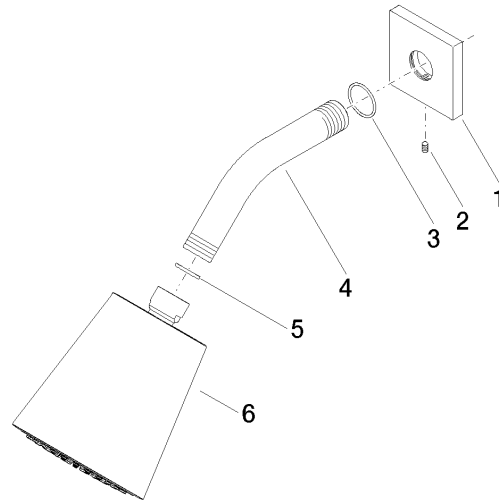

Shower head

28 504 670

Spare parts list

No.	Item Number	Name	Quantity used	Delivery time
1	09 27 98 003-99	rosette	1	30
2	09 31 11 048 90	pin	1	2
3	09 14 10 026 90	seal	1	2
4	09 11 03 011-99	connection	1	30
5	09 14 20 002 90	seal	1	60
6	90 12 05 054 00-99	shower	1	30