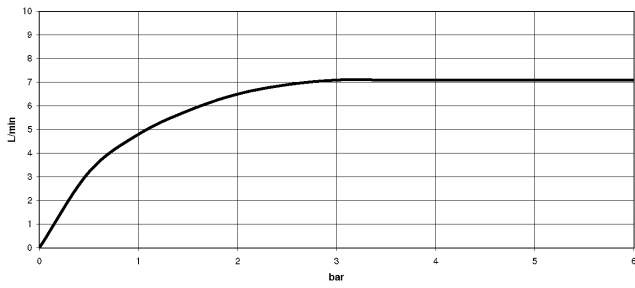

## Shower head

28 504 670

- 180-210 mm projection
- ball-joint pivotable through 30°
- normal flow
- with anti-scale system
- spray head Ø 100mm
- rosette 60 x 60 mm
- 1/2" connection
- max. flow 7 l/min
- This product can help a building to meet requirements of Green Building Rating Systems, e.g. LEED®, BREEAM®, DGNB, WELL

### Concealed wall elbow

35 085 970 90

- min. recess depth 90 mm
- max. recess depth 163 mm

## Shower head

28 504 670

mm [inches]

## Flow rate chart