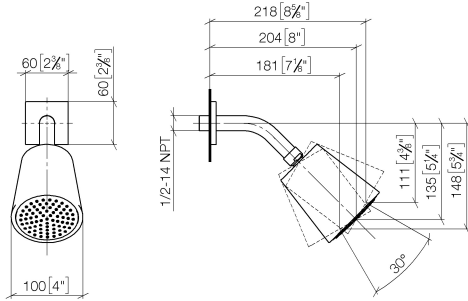

## Shower head

28 504 670

- 180-210 mm projection
- ball-joint pivotable through 30°
- normal flow
- with anti-scale system
- spray head Ø 100mm
- rosette 60 x 60 mm
- 1/2" connection
- max. flow 7 l/min
- This product can help a building to meet requirements of Green Building Rating Systems, e.g. LEED®, BREEAM®, DGNB, WELL

### Concealed wall elbow

35 085 970 90

- min. recess depth 90 mm
- max. recess depth 163 mm

## Shower head

28 504 670

mm [inches]

## Hand shower set with integrated shower holder

27 802 970

mm [inches]