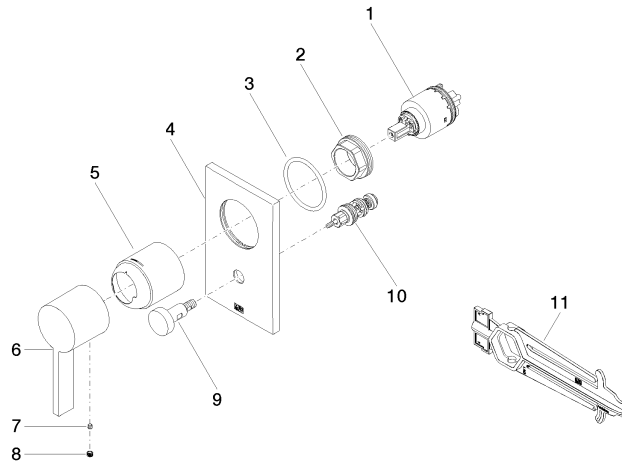

Concealed single-lever mixer with diverter

36 120 670

Spare parts list

No.	Item Number	Name	Quantity used	Delivery time
1	90 15 05 039 00 90	cartridge	1	2
2	09 24 04 448 90	nut	1	2
3	09 14 10 084 90	seal	1	2
4	09 11 02 258-99	plate	1	30
5	09 11 02 260-99	sleeve	1	30
6	09 20 67 007-99	handle	1	30
7	09 31 11 099 90	pin	1	2
8	09 31 20 109 90	plug	1	2
9	90 31 09 139 00-99	pull-rod	1	30
10	90 21 34 081 00 90	diverter	1	2
11	09 30 09 064 90	key	1	2