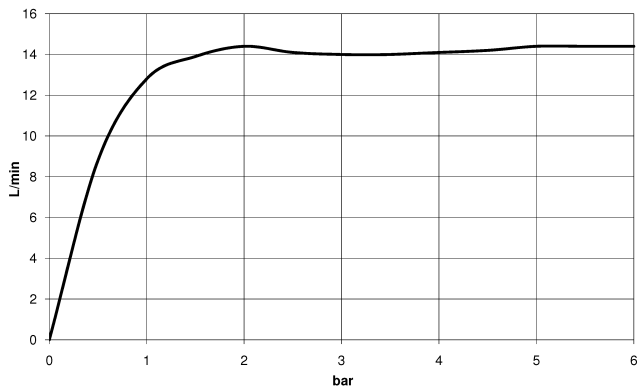

## Shower head

28 504 670

- 180-210 mm projection
- ball-joint pivotable through 30°
- normal flow
- with anti-scale system
- spray head Ø 100mm
- rosette 60 x 60 mm
- 1/2" connection
- max. flow 7 l/min
- This product can help a building to meet requirements of Green Building Rating Systems, e.g. LEED®, BREEAM®, DGNB, WELL

## Shower head

28 504 670

mm [inches]

### Flow rate chart