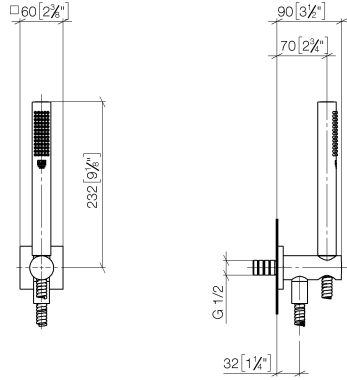

## Shower head

28 504 670

- 180-210 mm projection
- ball-joint pivotable through 30°
- normal flow
- with anti-scale system
- spray head Ø 100mm
- rosette 60 x 60 mm
- 1/2" connection
- max. flow 7 l/min
- This product can help a building to meet requirements of Green Building Rating Systems, e.g. LEED®, BREEAM®, DGNB, WELL

## Shower head

28 504 670

mm [inches]

### Recommended miscellaneous

**Concealed wall elbow**

- min. recess depth 90 mm
- max. recess depth 163 mm

35 085 970 90

## Hand shower set with integrated shower holder

27 802 970

mm [inches]