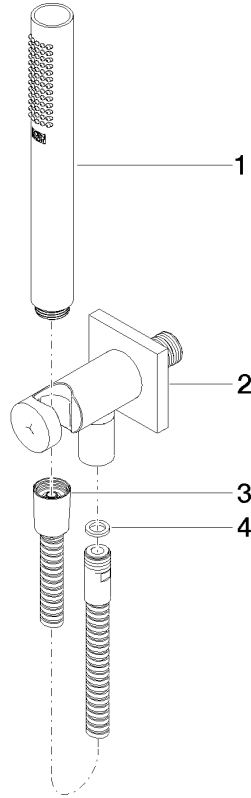

Hand shower set with integrated shower holder

27 802 970

Spare parts list

No.	Item Number	Name	Quantity used	Delivery time
1	28 019 979-99	Hand shower	1	30
2	28 490 970-99	Wall elbow with integrated shower holder	1	30
3	90 30 02 072 00-99	Metal shower hose 1/2" x 3/8" x 1250 mm	1	30
4	09 14 20 026 90	seal	1	2